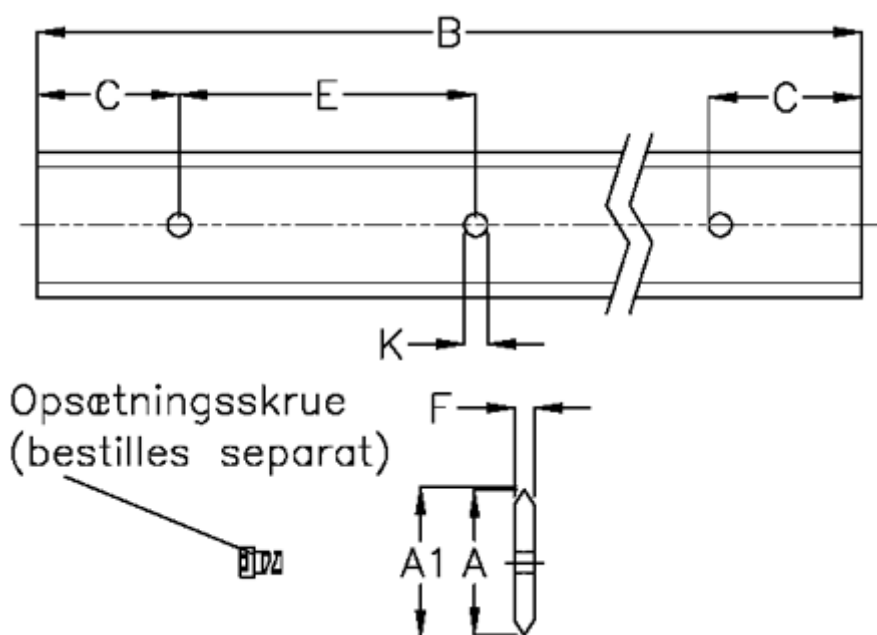

Data Sheet

Article number: 0591241256
Description: Hepco SL2 spacer slide
SS S 50-1256

Measures

A	= 50	K	= 7.0
A1	= 50.83	Weight kg/1000	= 1700
B	= 1256		
C	= 43.0		
E	= 90		
F	= 4.7		
For bearing	= 25		
For screw	= M6x16		